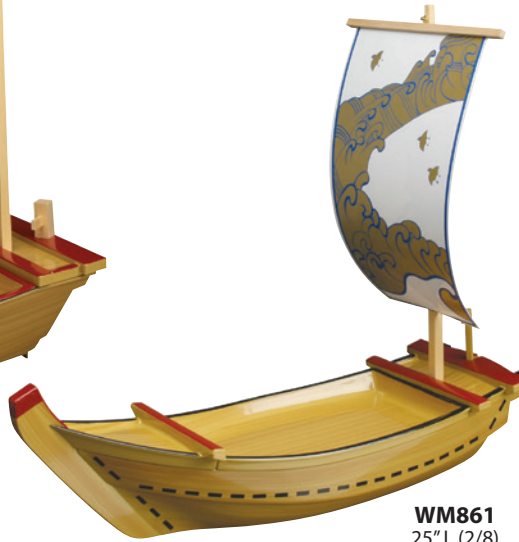

Boats

WM862
26.5" L (2/8)

WM852
31.5" L (3/6)

WM851
31.5" L (3/6)

WM861
25" L (2/8)

WM874
17.75" L (5/20)

WM875
17.75" L (5/20)

TF1/W
11.75" x 5.25" x 1.5" H (12/72)

TZ901/B
11.5" x 5.25" x 1.5" H (12/72)

TZ901/R
11.5" x 5.25" x 1.5" H (12/72)

C100/B
11.25" x 5.25" x 1.5" H (6/60)

C100/R
11.25" x 5.25" x 1.5" H (6/60)

Bridges

N2-231-05
17" x 8.5" (1/30)

N2-231-04
17" x 8.5" (1/30)

LACQUERWARE

Sushi Okes

- WO-17-2** 9.75" D x 2.5" H (10/40)
- WO-17-3** 11" D x 2.5" H (5/20)
- WO-17-4** 12.25" D x 2.5" H (10/20)
- WO-17-6** 14.5" D x 2.5" H (5/20)
- WO-17-7** 15.75" D x 2.5" H (5/20)
- WO-17-9** 18.25" D x 2.75" H (6/12)

WO-24-3
6.25" D x 3.25" H (10/60)

WO-24-12 6.25" D x 3.25" H (10/60)
WO-24-12/C (Cover) 6.25" D (10/100)

Rice Containers

WZ2/G 7" D x 4" H (1/40)
WZ3/G 8.5" D x 5" H (1/30)

WZ2/K 7" D x 4" H (1/30)
WZ3/K 8.5" D x 5" H (1/24)