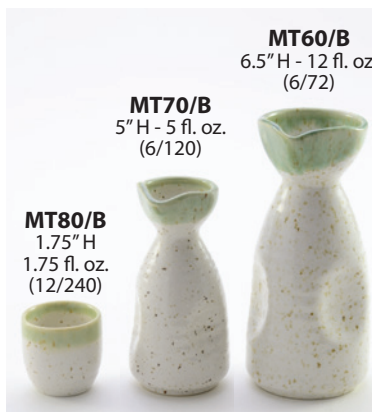

TABLEWARE

SAKE BOTTLES & CUPS

TABLEWARE

SAKE BOTTLES & CUPS

25 PC.
SET

30 PC.
SET

KC7/AS (Assorted)
1.75"H - 2 fl. oz.
(30/240)

* = Made in China

Sake Masu

Japanese Lacquer Sake Masu

Japanese Wooden Sake Masu

Electric Sake Warmers

TI-2
6.25" x 13.5" x 24.5" H
3.6" L Tank

TSK-130A
13.5" x 14.75" x 33.5" H
18L Cubic Container (Not Included)

Clean / Maintain Sake Warmer Regularly