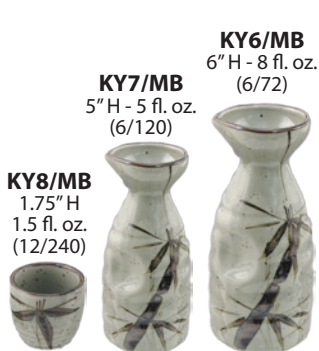

TABLEWARE

SAKE BOTTLES & CUPS

TABLEWARE

SAKE BOTTLES & CUPS

25 PC.
SET

30 PC.
SET

KC7/AS (Assorted)
1.75"H - 2 fl. oz.
(30/240)

* = Made in China

Sake Masu

Japanese Lacquer Sake Masu

Japanese Wooden Sake Masu

Electric Sake Warmers

TI-2
6.25" x 13.5" x 24.5" H
3.6" L Tank

TSK-130A
13.5" x 14.75" x 33.5" H
18L Cubic Container (Not Included)

Clean / Maintain Sake Warmer Regularly