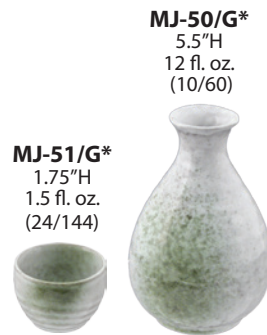

TABLEWARE

SAKE BOTTLES & CUPS

TABLEWARE

SAKE BOTTLES & CUPS

25 PC.
SET

30 PC.
SET

KC7/AS (Assorted)
1.75"H - 2 fl. oz.
(30/240)

* = Made in China

Sake Masu

Japanese Lacquer Sake Masu

Japanese Wooden Sake Masu

Electric Sake Warmers

TI-2
6.25" x 13.5" x 24.5" H
3.6" L Tank

TSK-130A
13.5" x 14.75" x 33.5" H
18L Cubic Container (Not Included)

Clean / Maintain Sake Warmer Regularly