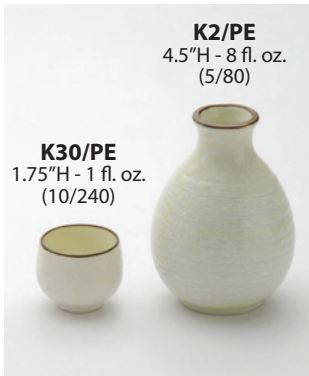

TABLEWARE

SAKE BOTTLES & CUPS

TABLEWARE

SAKE BOTTLES & CUPS

25 PC.
SET

30 PC.
SET

KC7/AS (Assorted)
1.75"H - 2 fl. oz.
(30/240)

* = Made in China

Sake Masu

Japanese Lacquer Sake Masu

Japanese Wooden Sake Masu

Electric Sake Warmers

TI-2
6.25" x 13.5" x 24.5" H
3.6" L Tank

TSK-130A
13.5" x 14.75" x 33.5" H
18L Cubic Container (Not Included)

Clean / Maintain Sake Warmer Regularly