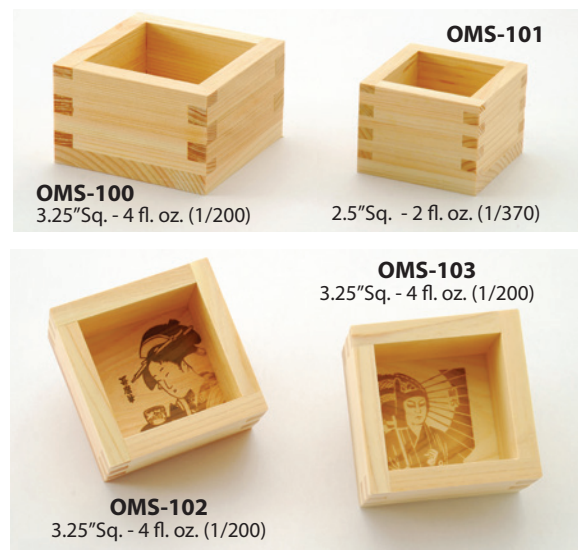

TABLEWARE

SAKE BOTTLES & CUPS

TABLEWARE

SAKE BOTTLES & CUPS

25 PC.
SET

30 PC.
SET

KC7/AS (Assorted)
1.75"H - 2 fl. oz.
(30/240)

* = Made in China

Sake Masu

Japanese Lacquer Sake Masu

Japanese Wooden Sake Masu

Electric Sake Warmers

TI-2
6.25" x 13.5" x 24.5" H
3.6" L Tank

TSK-130A
13.5" x 14.75" x 33.5" H
18L Cubic Container (Not Included)

Clean / Maintain Sake Warmer Regularly