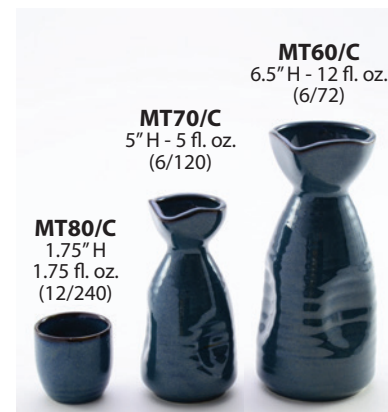

TABLEWARE

SAKE BOTTLES & CUPS

TABLEWARE

SAKE BOTTLES & CUPS

25 PC.
SET

30 PC.
SET

KC7/AS (Assorted)
1.75"H - 2 fl. oz.
(30/240)

* = Made in China

Sake Masu

Japanese Lacquer Sake Masu

Japanese Wooden Sake Masu

Electric Sake Warmers

TI-2
6.25" x 13.5" x 24.5" H
3.6" L Tank

TSK-130A
13.5" x 14.75" x 33.5" H
18L Cubic Container (Not Included)

Clean / Maintain Sake Warmer Regularly