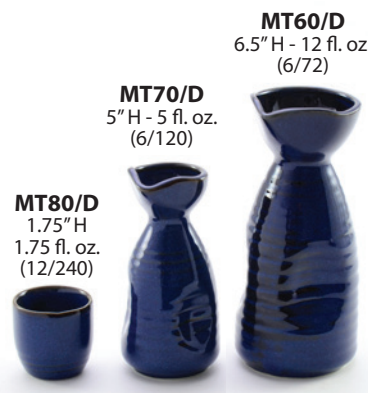

TABLEWARE

SAKE BOTTLES & CUPS

TABLEWARE

SAKE BOTTLES & CUPS

25 PC.
SET

30 PC.
SET

KC7/AS (Assorted)
1.75"H - 2 fl. oz.
(30/240)

* = Made in China

Sake Masu

Japanese Lacquer Sake Masu

Japanese Wooden Sake Masu

Electric Sake Warmers

TI-2
6.25" x 13.5" x 24.5" H
3.6" L Tank

TSK-130A
13.5" x 14.75" x 33.5" H
18L Cubic Container (Not Included)

Clean / Maintain Sake Warmer Regularly