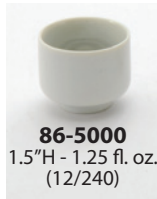

TABLEWARE

SAKE BOTTLES & CUPS

TABLEWARE

SAKE BOTTLES & CUPS

25 PC.
SET

30 PC.
SET

KC7/AS (Assorted)
1.75"H - 2 fl. oz.
(30/240)

* = Made in China

Sake Masu

Japanese Lacquer Sake Masu

Japanese Wooden Sake Masu

Electric Sake Warmers

TI-2
6.25" x 13.5" x 24.5" H
3.6" L Tank

TSK-130A
13.5" x 14.75" x 33.5" H
18L Cubic Container (Not Included)

Clean / Maintain Sake Warmer Regularly