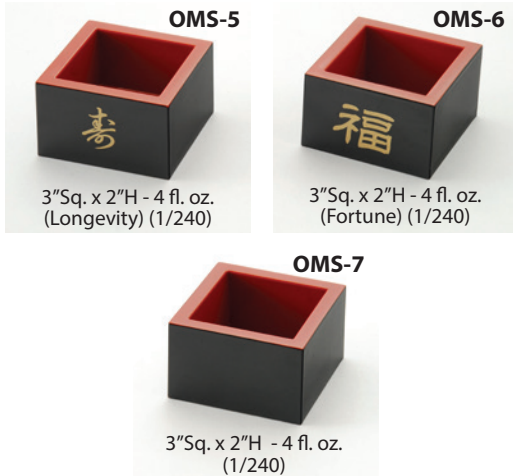

TABLEWARE

SAKE BOTTLES & CUPS

TABLEWARE

SAKE BOTTLES & CUPS

25 PC.
SET

30 PC.
SET

KC7/AS (Assorted)
1.75"H - 2 fl. oz.
(30/240)

* = Made in China

Sake Masu

Japanese Lacquer Sake Masu

Japanese Wooden Sake Masu

Electric Sake Warmers

TI-2
6.25" x 13.5" x 24.5" H
3.6" L Tank

TSK-130A
13.5" x 14.75" x 33.5" H
18L Cubic Container (Not Included)

Clean / Maintain Sake Warmer Regularly