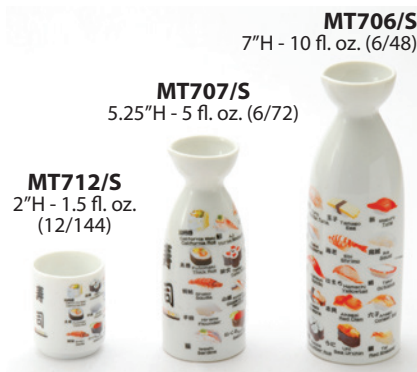

TABLEWARE

SAKE BOTTLES & CUPS

TABLEWARE

SAKE BOTTLES & CUPS

25 PC.
SET

30 PC.
SET

KC7/AS (Assorted)
1.75"H - 2 fl. oz.
(30/240)

* = Made in China

Sake Masu

Japanese Lacquer Sake Masu

Japanese Wooden Sake Masu

Electric Sake Warmers

TI-2
6.25" x 13.5" x 24.5" H
3.6" L Tank

TSK-130A
13.5" x 14.75" x 33.5" H
18L Cubic Container (Not Included)

Clean / Maintain Sake Warmer Regularly