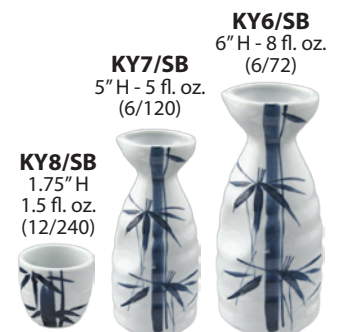

TABLEWARE

SAKE BOTTLES & CUPS

TABLEWARE

SAKE BOTTLES & CUPS

25 PC.
SET

30 PC.
SET

KC7/AS (Assorted)
1.75"H - 2 fl. oz.
(30/240)

* = Made in China

Sake Masu

Japanese Lacquer Sake Masu

Japanese Wooden Sake Masu

Electric Sake Warmers

TI-2
6.25" x 13.5" x 24.5" H
3.6" L Tank

TSK-130A
13.5" x 14.75" x 33.5" H
18L Cubic Container (Not Included)

Clean / Maintain Sake Warmer Regularly