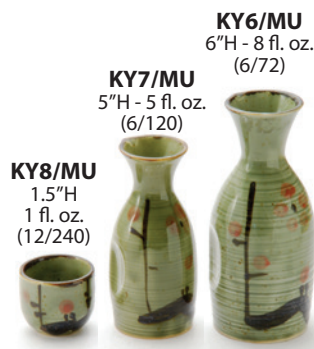

TABLEWARE

SAKE BOTTLES & CUPS

TABLEWARE

SAKE BOTTLES & CUPS

25 PC.
SET

30 PC.
SET

KC7/AS (Assorted)
1.75"H - 2 fl. oz.
(30/240)

* = Made in China

Sake Masu

Japanese Lacquer Sake Masu

Japanese Wooden Sake Masu

Electric Sake Warmers

TI-2
6.25" x 13.5" x 24.5" H
3.6" L Tank

TSK-130A
13.5" x 14.75" x 33.5" H
18L Cubic Container (Not Included)

Clean / Maintain Sake Warmer Regularly