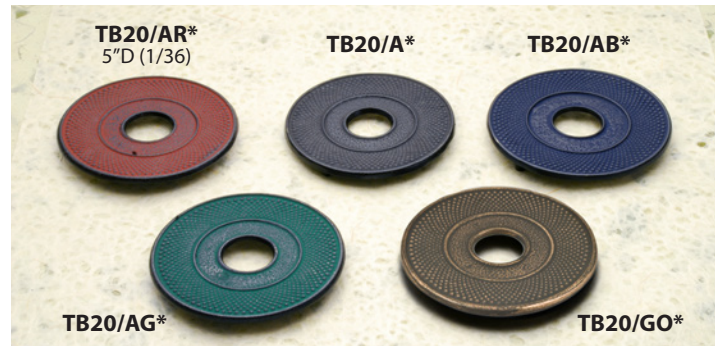

TEA ACCESSORIES

Strainers

S-0131
3.5" D x 8.5" L (12/120)

5490/80

5490/85

5490/70

5490/73

5490/75

Strainer (20/400)

TABLEWARE

CAST IRON TEA POTS

* = Made in China

Cast Iron Tea Cups

Cast Iron Pot Warmers

Cast Iron Trivets

Cast Iron Tea Sets