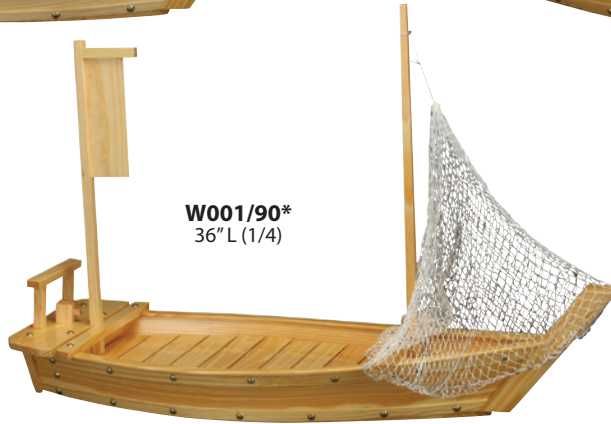

W001/90*
36" L (1/4)