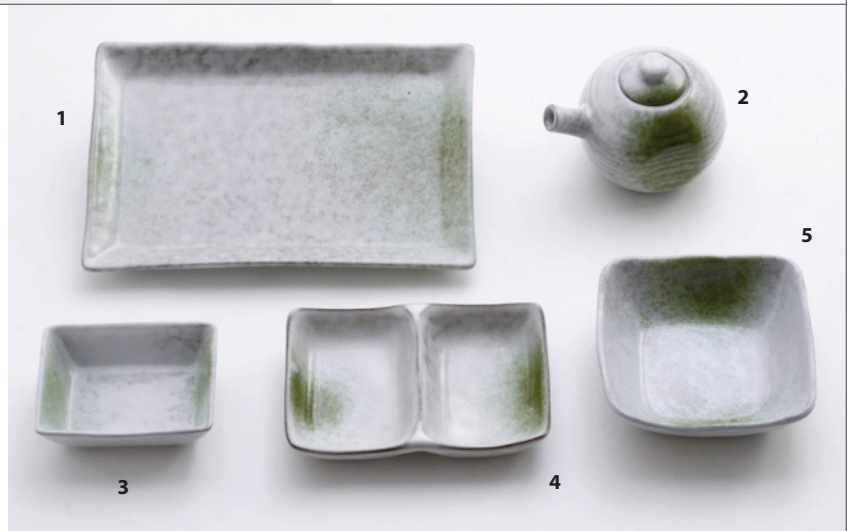

- 6 **MJ-31/G*** 7.5"D x 3.5"H Bowl (5/30)
- 7 **MJ-48/G*** 6"D x 2.75"H Bowl (6/36)
- 8 **MJ-22/G*** 4.25"D x 2.75"H Bowl (10/60)
- 9 **MJ-30/G*** 6"D x 2.25"H Bowl (10/60)
- 10 **MJ-26/G*** 3.25"D x 1"H Dish (12/96)
- 11 **MJ-01/G*** 3.25"D x 1.5"H Dish (12/96)