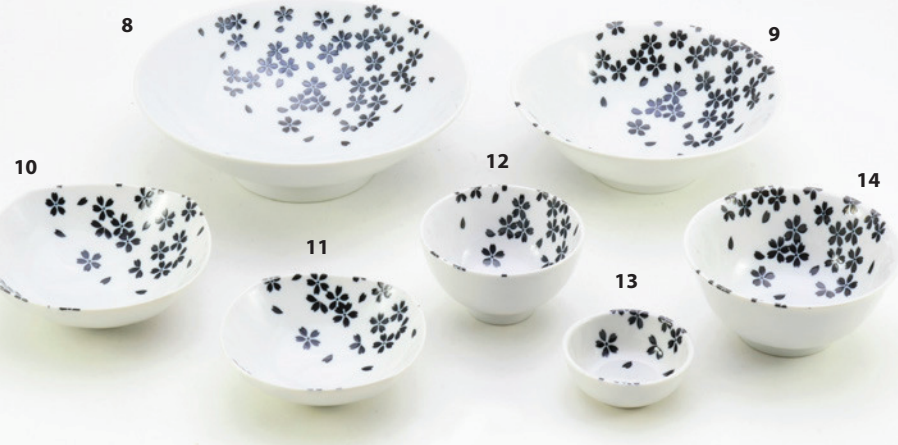

- 1 **BG29/WC** 9”Sq Plate (3/24)
- 2 **BG211/WC** 11” x 5” Plate (6/48)
- 3 **BG275/WC** 7.75”D Plate (6/48)
- 4 **BG285/WC** 8.5” x 5” Plate (6/48)
- 5 **BG25/WC** 5”Sq Plate (6/96)
- 6 **BG263/WC** 6.25”D Plate (6/72)
- 7 **BG254/WC** 5.25”D Plate (12/144)