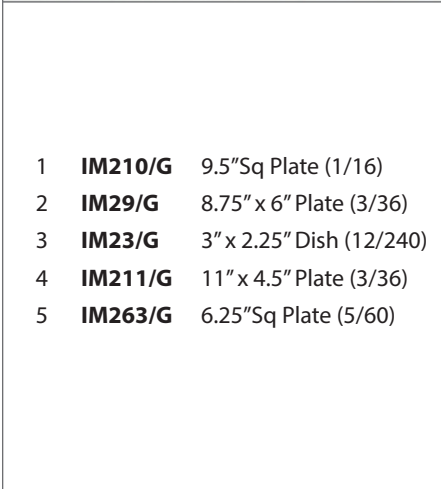

- 1 **IM210/G** 9.5" Sq Plate (1/16)
- 2 **IM29/G** 8.75" x 6" Plate (3/36)
- 3 **IM23/G** 3" x 2.25" Dish (12/240)
- 4 **IM211/G** 11" x 4.5" Plate (3/36)
- 5 **IM263/G** 6.25" Sq Plate (5/60)