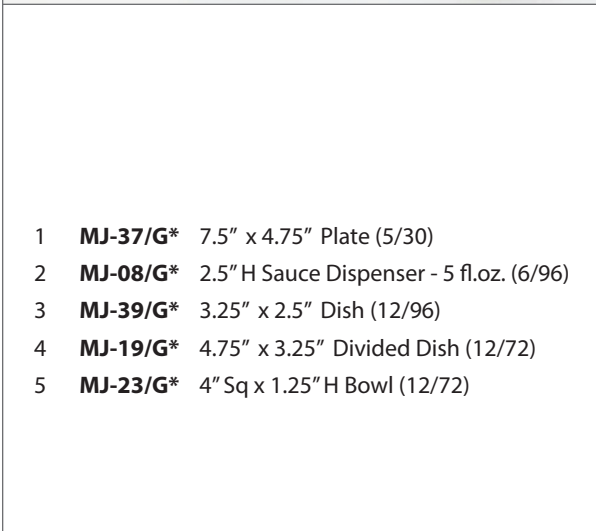

- 1 **MJ-37/G*** 7.5" x 4.75" Plate (5/30)
- 2 **MJ-08/G*** 2.5" H Sauce Dispenser - 5 fl.oz. (6/96)
- 3 **MJ-39/G*** 3.25" x 2.5" Dish (12/96)
- 4 **MJ-19/G*** 4.75" x 3.25" Divided Dish (12/72)
- 5 **MJ-23/G*** 4" Sq x 1.25" H Bowl (12/72)