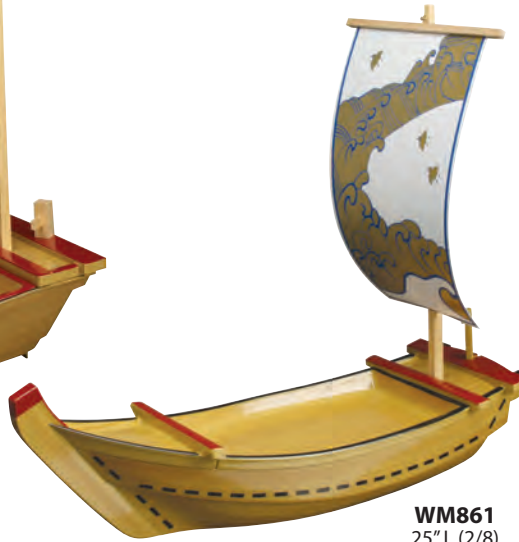

LACQUERWARE

Boats

WM862
26.5" L (2/8)

WM852
31.5" L (3/6)

WM851
31.5" L (3/6)

WM861
25" L (2/8)

WM874
17.75" L (5/20)

WM875
17.75" L (5/20)

TZ901-B
11.5" x 5.25" x 1.5" H (12/72)

TZ901-R
11.5" x 5.25" x 1.5" H (12/72)

C100-B
11.25" x 5.25" x 1.5" H (6/60)

C100-R
11.25" x 5.25" x 1.5" H (6/60)

Bridges

N2-231-05
17" x 8.5" (1/30)

N2-231-04
17" x 8.5" (1/30)

LACQUERWARE

Sushi Okes

- WO-17-2** 9.75" D x 2.5" H (10/40)
- WO-17-3** 11" D x 2.5" H (5/20)
- WO-17-4** 12.25" D x 2.5" H (10/20)
- WO-17-6** 14.5" D x 2.5" H (5/20)
- WO-17-7** 15.75" D x 2.5" H (5/20)
- WO-17-9** 18.25" D x 2.75" H (6/12)

WO-24-3
6.25" D x 3.25" H (10/60)

- ① **WO-24-12** 6.25" D x 3.25" H (10/60)
- ② **WO-24-12-C** 6.25" D (10/100)

Rice Containers

WZ2-G 7" D x 4" H (1/40)
WZ3-G 8.5" D x 5" H (1/30)

WZ2-K 7" D x 4" H (1/30)
WZ3-K 8.5" D x 5" H (1/24)