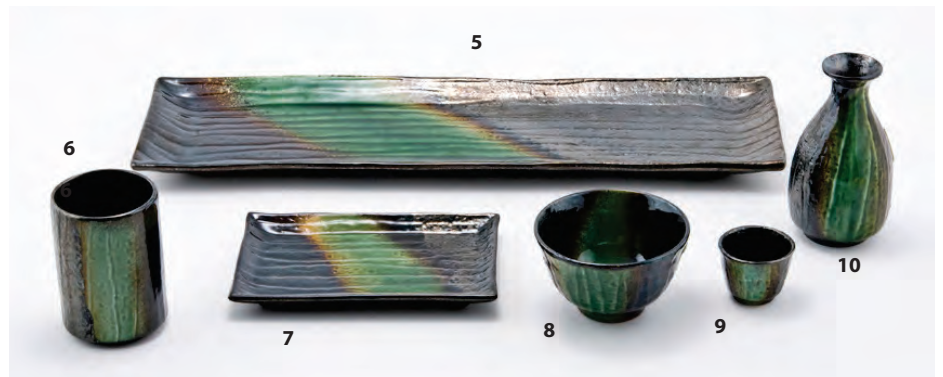

SERIES

- 1 **G5928-TK** 10.75" x 4.75" Plate (6/48)
- 2 **G5948-TK** 8.5" x 4.75" Plate (6/48)
- 3 **YP12** 5.5"L Spoon (12/600)
- 4 **YC46** 2"L Chopstick Rest (12/600)
- 5 **G5938-TK** 3.5"Sq Dish (12/240)
- 6 **G5977-TK** 3.25" Sq x 1.25"H Dish (12/144)

- 1 **SPG-14*** 8"D x 3.25"H Bowl (6/24)
- 2 **SPG-13*** 6"D x 3.75"H Bowl (5/30)
- 3 **SPG-15*** 3.25" x 2.5"H Dish (24/96)
- 4 **SPG-1*** 13.75" x 4.75" Platter (8/24)

- 5 **MJ-47-SPG*** 20.5" x 6" Platter (3/18)
- 6 **MJ-53-SPG*** 4.25"H 12 fl. oz. Tea Cup (8/48)
- 7 **MJ-37-SPG*** 7.75" x 5" Plate (5/40)
- 8 **MJ-22-SPG*** 4.5"D x 2.75"H Bowl (10/60)
- 9 **MJ-18-SPG*** 1.75"H 2 fl. oz. Cup (24/144)
- 10 **MJ-16-SPG*** 5.75"H 10 fl. oz Bottle (10/60)