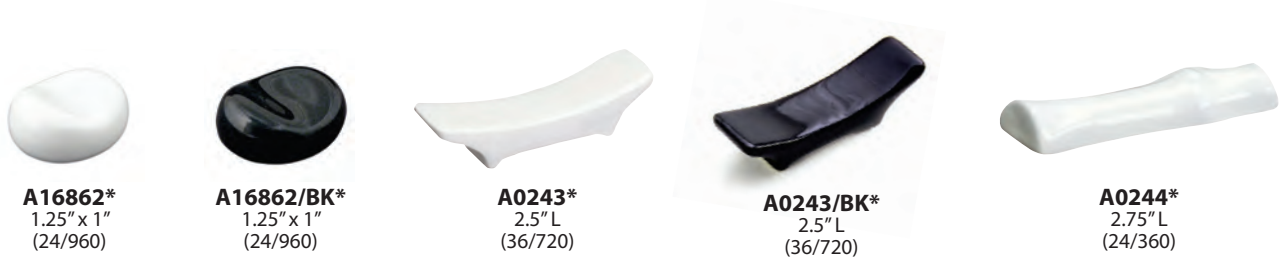

A16862*
1.25" x 1"
(24/960)

A16862/BK*
1.25" x 1"
(24/960)

A0243*
2.5" L
(36/720)

A0243/BK*
2.5" L
(36/720)

A0244*
2.75" L
(24/360)