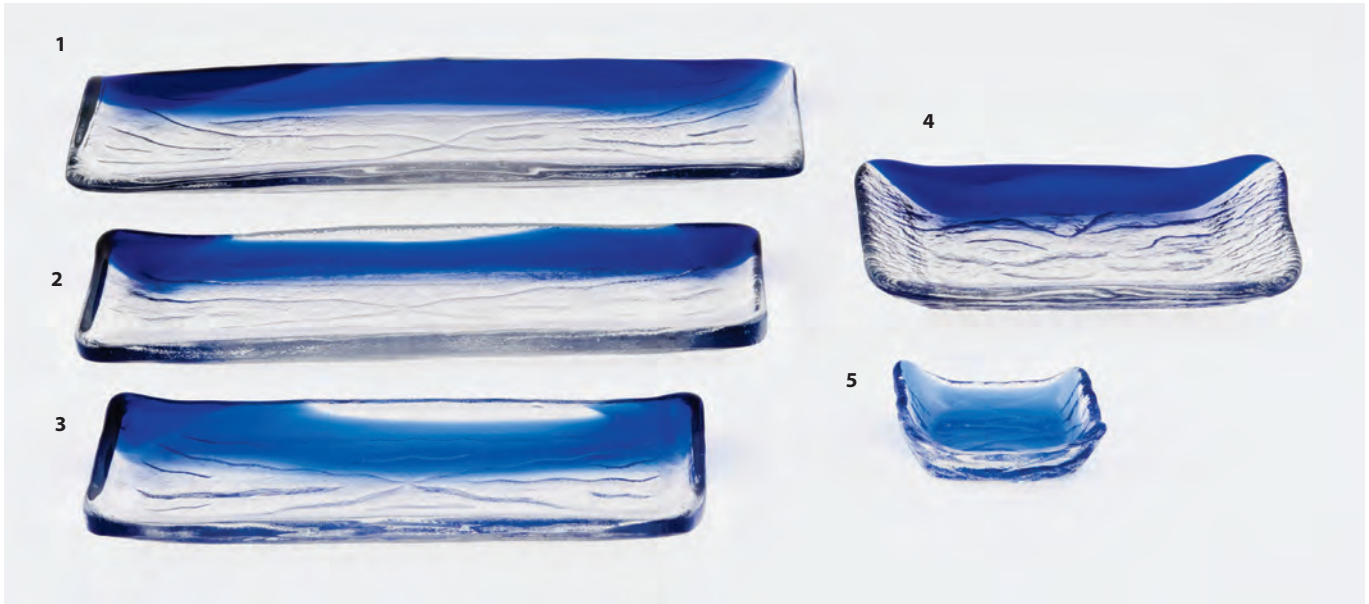

TABLEWARE

GLASSWARE

1	MF3*	15.25" x 5.5" (3/9)	4	MF4*	8.5" x 5.25" (3/18)
2	MF2*	13.25" x 4.5" (3/12)	5	MF5*	3.5" x 2.75" (12/72)
3	MF1*	10.75" x 4" (3/18)