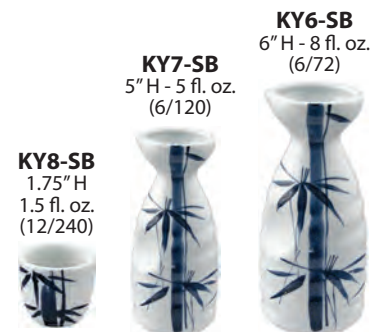

TABLEWARE

SAKE BOTTLES & CUPS