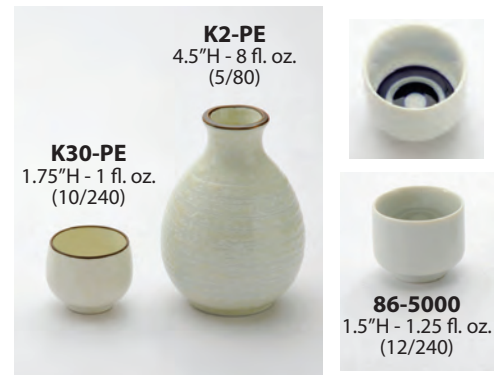

TABLEWARE

SAKE BOTTLES & CUPS