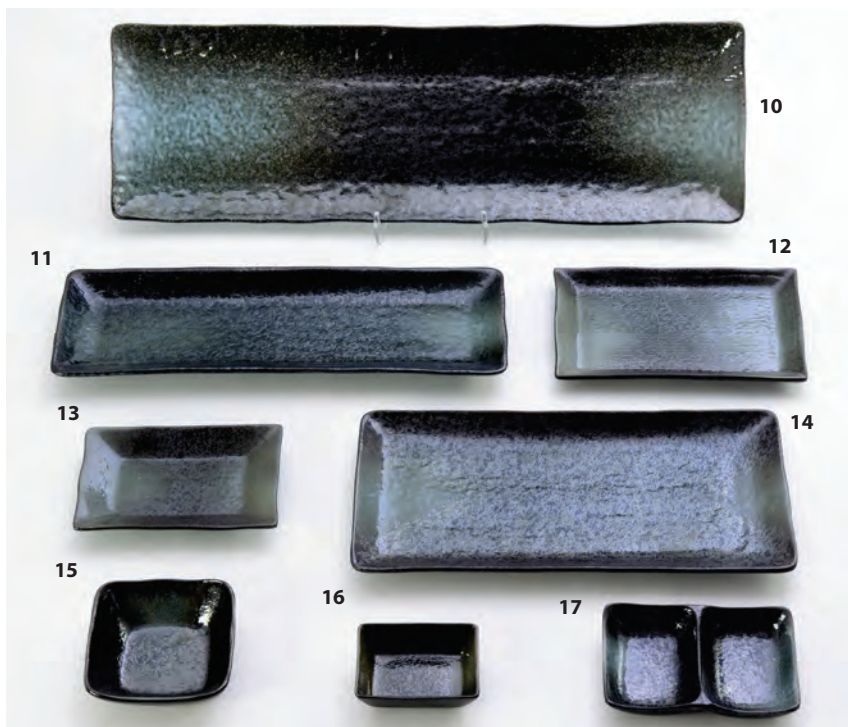

10	MJ-47-B*	20" x 6" (3/18)
11	MJ-20-B*	13.5" x 4.5" (5/30)
12	MJ-37-B*	7.5" x 5" (5/40)
13	MJ-05-B*	5.75" x 4" (10/60)
14	MJ-14-B*	12.25" x 6" (5/30)
15	MJ-23-B*	4" Sq. x 1.25"H (12/72)
16	MJ-39-B*	3" x 2.5" (24/96)
17	MJ-19-B*	5" x 3.5" (12/72)

* = Made in China