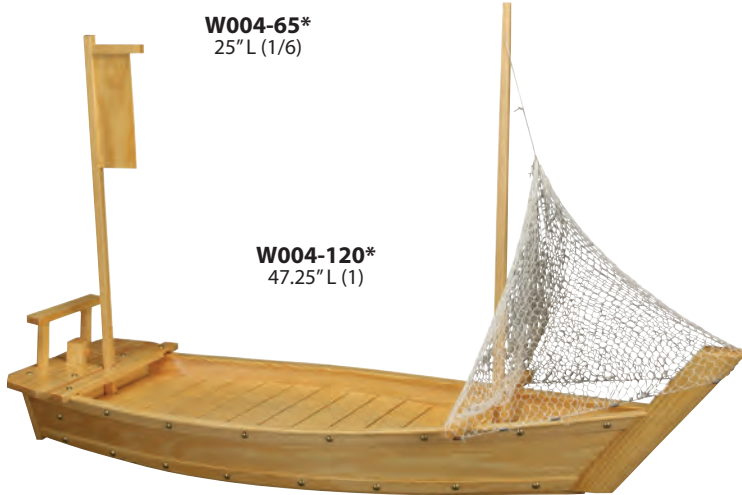

# WOODENWARE & BAMBOOWARE

## Wooden Boats

**W004-65\***  
25" L (1/6)

**W004-75\***  
29.5" L (1/3)

**W004-120\***  
47.25" L (1)

**W004-90\***  
36" L (1/2)