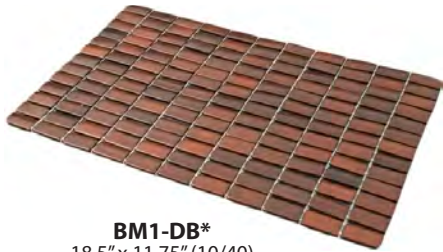

### BAMBOO MATS

**9A-006\***  
11" x 8" (10/100)  
Limited

**A-116\***  
8" D (12/288)

**A-117\***  
8.25" D (12/288)

### BAMBOO MATS

**BM1-DB\***  
18.5" x 11.75" (10/40)  
Limited

**BM1-NT\***  
18.5" x 11.75" (10/40)  
Limited

**TSM1-BK\***  
17.25" x 11.75" (10/100)

**TSM1-BL\***  
17.25" x 11.75" (10/100)

**TSM1-BR\***  
17.25" x 11.75" (10/100)