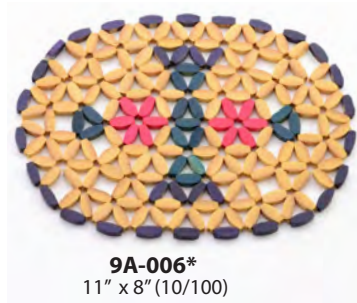

BAMBOO MATS

9A-006*
11" x 8" (10/100)
Limited