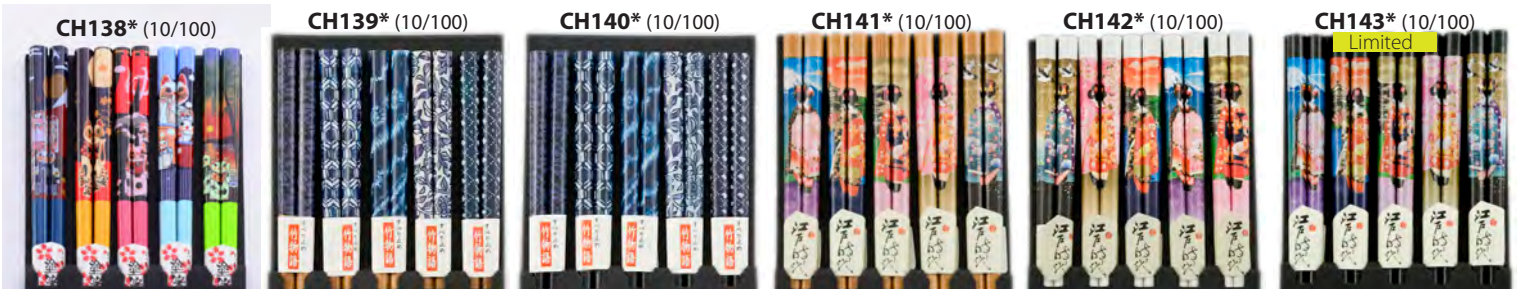

CR01*
9"L (20/500)

CR02*
9"L (20/500)
Limited

CR03*
9"L (20/500)

CR04*
9"L (20/500)
Limited

CR05*
9"L (20/500)
Limited

* = Made in China

5PR. CHOPSTICK SETS IN GIFT BOX

* = Made in China