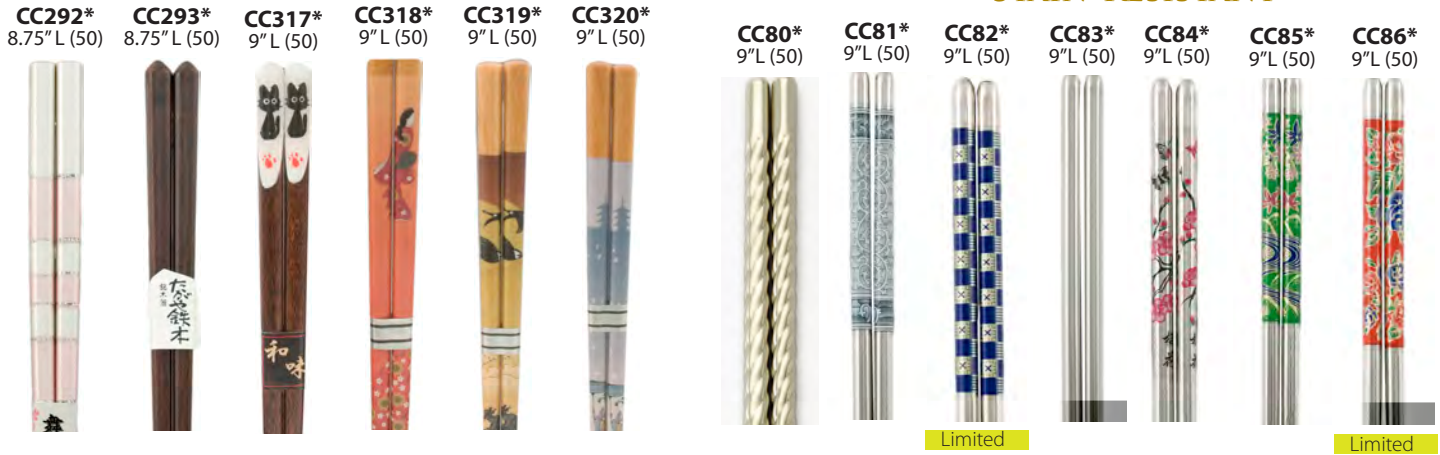

CC269*
9"L (50)

CC270*
9"L (50)

CC271*
9"L (50)

CC272*
9"L (50)

* = Made in China

CHINA CHOPSTICKS

CHOPSTICKS

STAIN-RESISTANT

2PR. CHOPSTICK SETS IN GIFT BOX

* = Made in China

CHOPSTICKS
2PR. CHOPSTICK SETS IN GIFT BOX

CH212*
9"L
(10/100)
Limited

CH213*
9"L
(10/100)
Limited

CH214*
9"L
(10/100)

HS104
9"L
(20/400)
Limited

5PR. BAMBOO
CHOPSTICK SETS