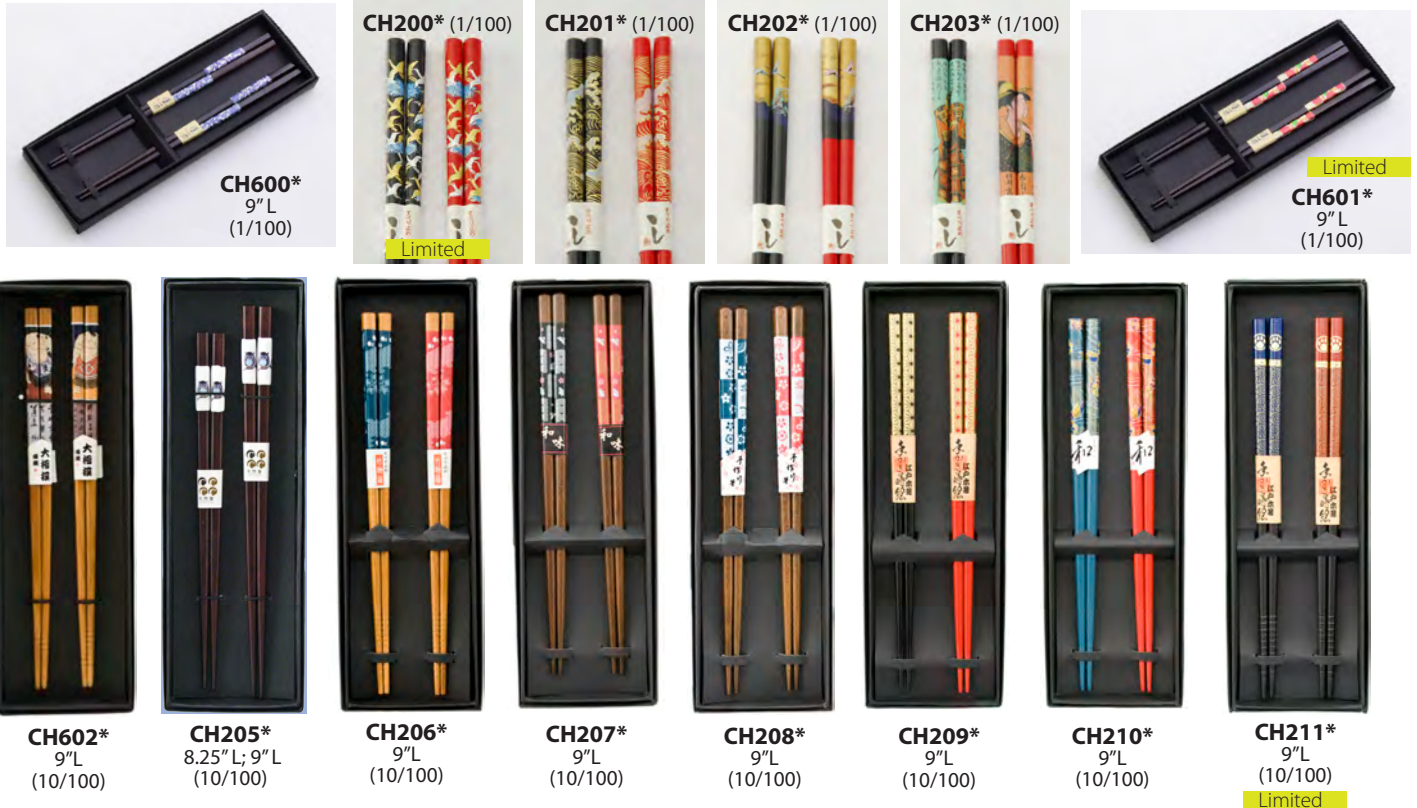

CC269*
9"L (50)

CC270*
9"L (50)

CC271*
9"L (50)

CC272*
9"L (50)

* = Made in China

CHINA CHOPSTICKS

CHOPSTICKS

STAIN-RESISTANT

2PR. CHOPSTICK SETS IN GIFT BOX

* = Made in China

CHOPSTICKS
2PR. CHOPSTICK SETS IN GIFT BOX

CH212*
9"L
(10/100)
Limited

CH213*
9"L
(10/100)
Limited

CH214*
9"L
(10/100)

HS104
9"L
(20/400)
Limited

5PR. BAMBOO
CHOPSTICK SETS