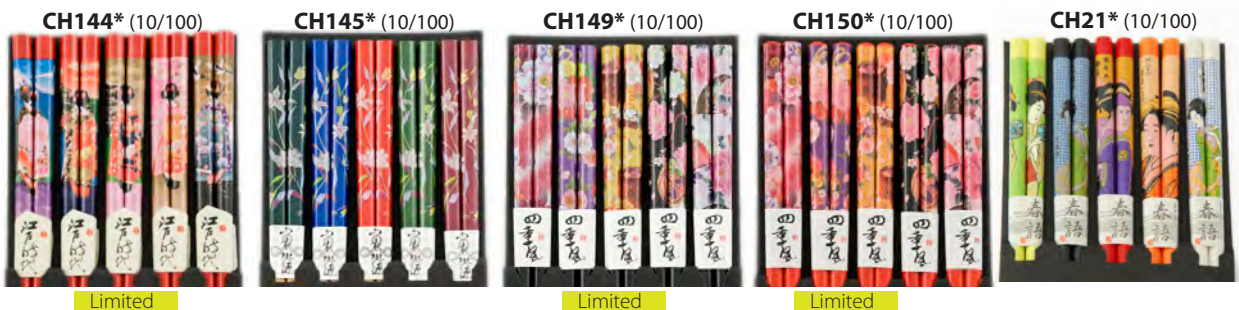

CR01*
9"L (20/500)

CR02*
9"L (20/500)
Limited

CR03*
9"L (20/500)

CR04*
9"L (20/500)
Limited

CR05*
9"L (20/500)
Limited

* = Made in China

5PR. CHOPSTICK SETS IN GIFT BOX

* = Made in China