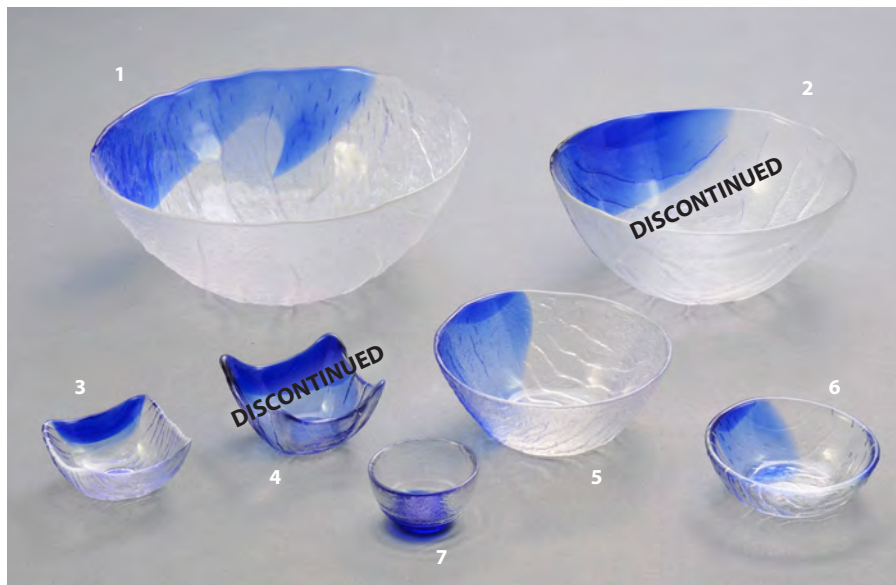

GLASS WARE

GLASS DISHES

- | | | | | | |
|---|-------------|----------------------------|---|-------------|----------------------|
| 1 | MF3* | 15.25" x 5.5" (3/9) | 6 | MF2* | 13.25" x 4.5" (3/12) |
| 3 | MF8* | 7.25" x 4.25" x 2"H (6/36) | 7 | MF4* | 8.5" x 5.25" (3/18) |
| 4 | MF5* | 3.5" x 2.75" (12/72) | 8 | MF1* | 10.75" x 4" (3/18) |
| 5 | MF7* | 5.75" Sq. x 2.5"H (6/36) | | | |

- | | | | | | |
|---|--------------|--|---|--------------|---------------------------------------|
| 1 | MF12* | 9.75" D x 4" H (3/12) | 5 | MF10* | 5.5" D x 2.25" H (6/48) |
| 3 | MF18* | 3" Sq. x 1.25" H (10/120) Limited | 6 | MF22* | 4" D x 1.25" H (12/96) Limited |
| | | | 7 | MF20* | 1.5"H Sake Cup - 1.5 fl. oz. (10/120) |

* = Made in China

GLASS DISHES & BOWLS

HG133*
9.75" Sq. (3/12)
Limited

GH-20*
17.5" x 6" (1/8)

GH93-C*
2.75" D (12/144)

YSB-V20*
7.5" D x 3" H (6/24)
Limited

YSB-V25*
9.5" D x 3.5" H (4/12)
Limited

YSB-V29*
11.75" D x 4.5" H (3/6)
Limited

DOUBLE WALL GLASS MUGS / TEA CUPS

JQB350*
3" D x 4.25" H - 12 fl.oz.
(1/60)

JQB450*
3.25" D x 5.5" H - 16 fl.oz.
(1/48)
Limited

JQB0050*
1.75" D x 1.75" H - 2 fl. oz.
(6/288)

JQB120*
2.75" D x 2.75" H - 4 fl.oz.
(6/120)