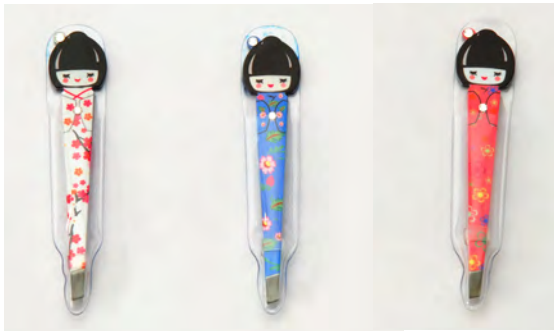

PERSONAL CARE

EXFOLIATING BATH CLOTH

NO100
Nylon Salux Towel 35.5"x 11"(Assorted) (12/480)

NO300
Nylon Salux Towel (Pastel) 35.5"x 11"(Assorted) (12/480)

BATHROOM ACCESSORIES

FE-078
Hair Stopper - 4.75"D
(Made in Thailand) (10/120)

1975
Hair Stopper
4.75"D (12/360)

B-763
Pumice w/Plastic Handle
2.75"x 1"x 6.25"L (10/240)

2204
Soap Dish
5"x 3"x 1.5"H (10/200)

HAIR STICKS

7"L Assorted Hair Sticks (Assortment May Vary)

HS4* (10/1200)

HS5* (10/1200)

EAR PICK SET

14589*
Stainless Steel Ear Pick
w/ Plastic Case
3.5"L (24/1200)

98001*
2pc. Bamboo Ear Pick Set
6.25"L; 5.75"L (25/1000)

* = Made in China

KOKESHI GROOMING SETS

GT6*
Tweezers (Assorted)
3.75"L (24)

Display Box Included
w/Purchasing
Minimum Qty of 24

GT9*
Tweezers (Assorted)
3.75"L (24)
Limited

GT8*
Tweezers (Assorted)
3.75"L (24)
Limited

GT3-S*
3pc. Set (Assorted) (12)
1pc. Nail File: 5.5"L
1pc. Tweezer: 3.75"L
1pc. Nail Clipper: 2"L