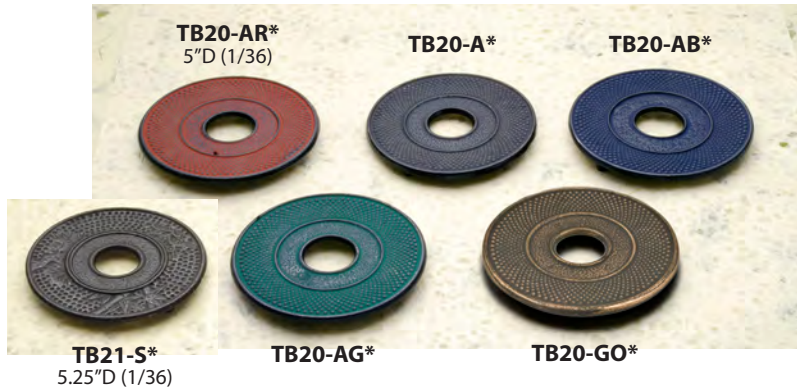

CAST IRON POT WARMERS

TW1*
5.75"D x 3.25"H (1/8)

TW2*
5"D x 3.5"H (1/12)

TW5*
4"D x 3"H (1/8)
Limited

TW3*
4.75"D x 2.25"H (1/12)
Limited

CAST IRON TRIVETS

TB20-AR*
5"D (1/36)

TB20-A*